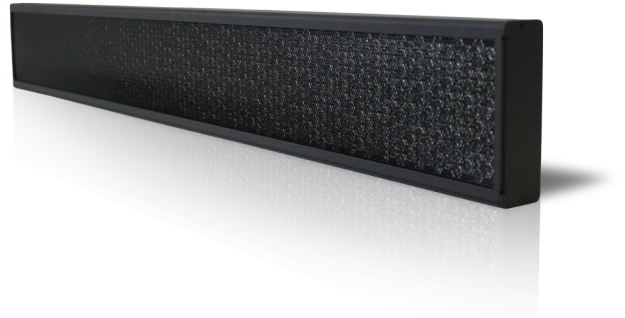

WIDE

MAXIMIZE YOUR TARGET AUDIENCE

- ▶ Long projection distance
- ▶ Large advertising solution
- ▶ Simple to install
- ▶ Quality sound
- ▶ Designed for 24/7 usage

Higher Quality Sound

Until recently directional speaker technology did not allow for high-quality sound and lacked low frequencies. With Spotphonics, the sound quality is comparable with standard speakers and is highly audible up to 20 meters away!

Reduced Noise Pollution

Spotphonics offers high-directionality speakers of an approximately 10 degree angle; an ideal solution to limit sound pollution.

Plug and Play

Our directional speakers are very easy to install: Everything is provided, and all that is needed is a power source and a line input.

Elegant Design

The refined aesthetic format of our products make them a sophisticated low-profile sound solution in their environment.

Surprise Effects!

Spotphonics directional speakers can be directed onto objects such as sculptures or paintings making them come alive with sound! This causes listeners to instinctively turn to look for the source - an extremely effective feature in digital signs or advertising.

Wide Range Speaker

The Spotphonics WIDE is a wide-range and powerful speaker intended to be used along advertising boards and digital displays in large malls for example. It is usually placed on top of the boards and can reach long distances.